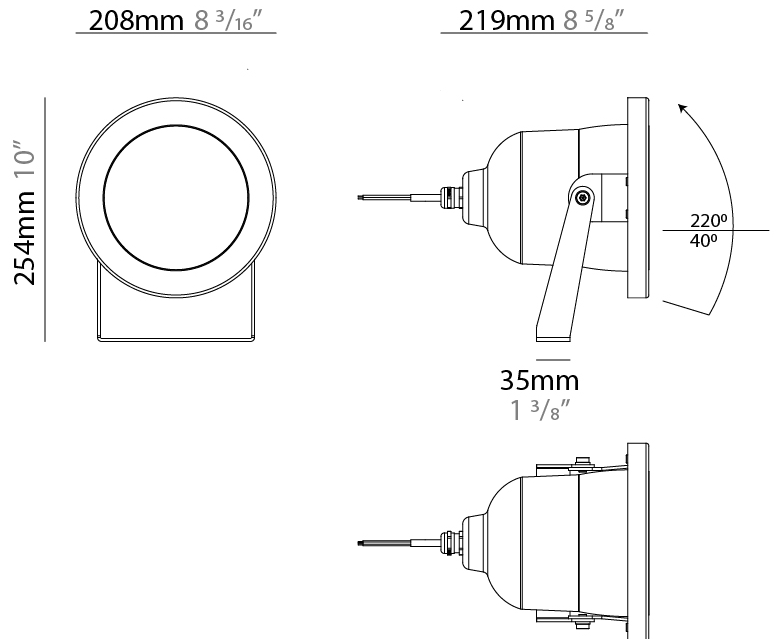

1. To build a product code in our configurator select the specify button on the base model # product page
2. To build a manual product code on this datasheet choose from the options listed below in blue font and add the suffix to the base model #

GENERAL

Series: Steel 200
Brand: Platek
Division: Exterior
Mounting Type: Surface
Mounting Location: Above Ground
Subcategory: Flood

PHYSICAL

Shape: Round
Diameter (mm): 208
Diameter (in): 8 3/16
Length (mm): 219
Length (in): 8 5/8
Height (mm): 254
Height (in): 10
Light Distribution: Adjustable / Direct
Diffuser: Clear tempered glass
Fixture Finish: SST
Fixture Material: Stainless Steel AISI 316L

ELECTRICAL

Lamp Type: LED
Input Wattage (W): 15.5
Total Output Wattage (W): 14.5
Driver Included: No
Driver Location: Remote
Driver Type: Constant Voltage - 120 / 277Vac
Driver Class: Class 2
Input Voltage (V): 120 - 277
Output Voltage (V): 24
Upon Request: (Not included - see components [IP65 or higher enclosure to be supplied by others]) 0-10Vdc dimming / Phase dimming / Non-dimming 120/277Vac

LED

Number of LEDs: 9
Color Temperature (°K): 3000 / 4000
Max. Delivered Lumen (lm): 1140 - 1480 / 1190 - 1540
Nominal Lumen (lm): 1710 / 1800
CRI: >80 CRI
Lamp Life (hrs): 60000

OPTICAL

Optic°: 9 / 45

RATINGS AND CERTIFICATIONS

Certified By: Certified for North American Standards
IP rating: IP68 (for permanent submersion 2m)
IK Rating: IK08
Bug Rating: B2 U0 G0