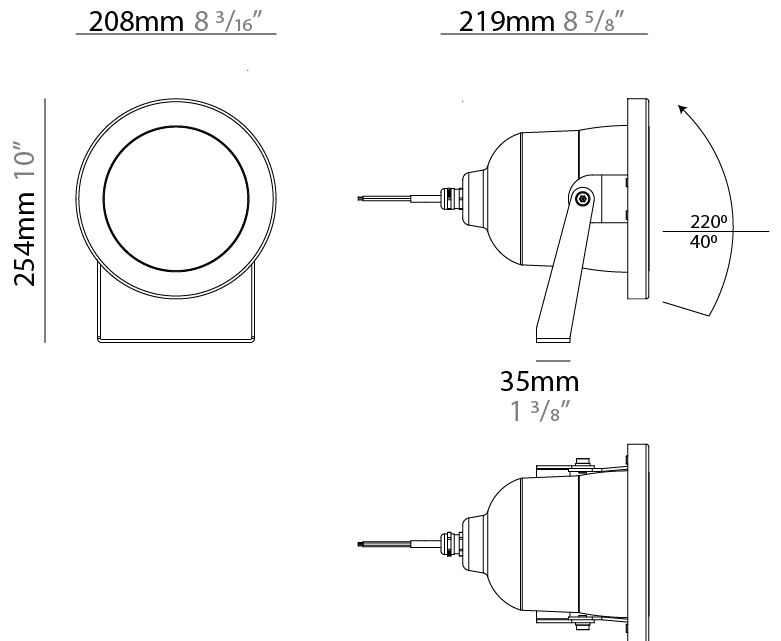

STEEL 200 SURFACE

E9F394-

base number _____ Lens _____
Options _____

1. To build a product code in our configurator select the specify button on the base model # product page
2. To build a manual product code on this datasheet choose from the options listed below in blue font and add the suffix to the base model #

GENERAL

Series: Steel 200
Brand: Platek
Division: Exterior
Mounting Type: Surface
Mounting Location: Above Ground
Subcategory: Flood

PHYSICAL

Shape: Round
Diameter (mm): 208
Diameter (in): 8 3/16
Length (mm): 219
Length (in): 8 5/8
Height (mm): 254
Height (in): 10
Light Distribution: Adjustable / Direct
Diffuser: Clear tempered glass
Fixture Finish: SST
Fixture Material: Stainless Steel AISI 316L

ELECTRICAL

Lamp Type: LED
Input Wattage (W): 16
Total Output Wattage (W): 16
Dimming: Bluetooth technology or DMX
Control Gear: DMX
Driver Included: No
Driver Location: Remote
Driver Type: Constant Current - Universal
Driver Class: Class 2
Input Voltage (V): 120 - 277
Output Voltage (V): 24
Constant Current (MA): 350

LED

Number of LEDs: 16
Color Temperature (°K): RGBW
CRI: >80 CRI
Lamp Life (hrs): 60000
Special LEDs offerings: RGBW

OPTICAL

Optic°: 9 / 28 / 45

RATINGS AND CERTIFICATIONS

Certified By: Certified for North American Standards
IP rating: IP68 (for permanent submersion 2m)
IK Rating: IK08
Bug Rating: B1 U0 G0